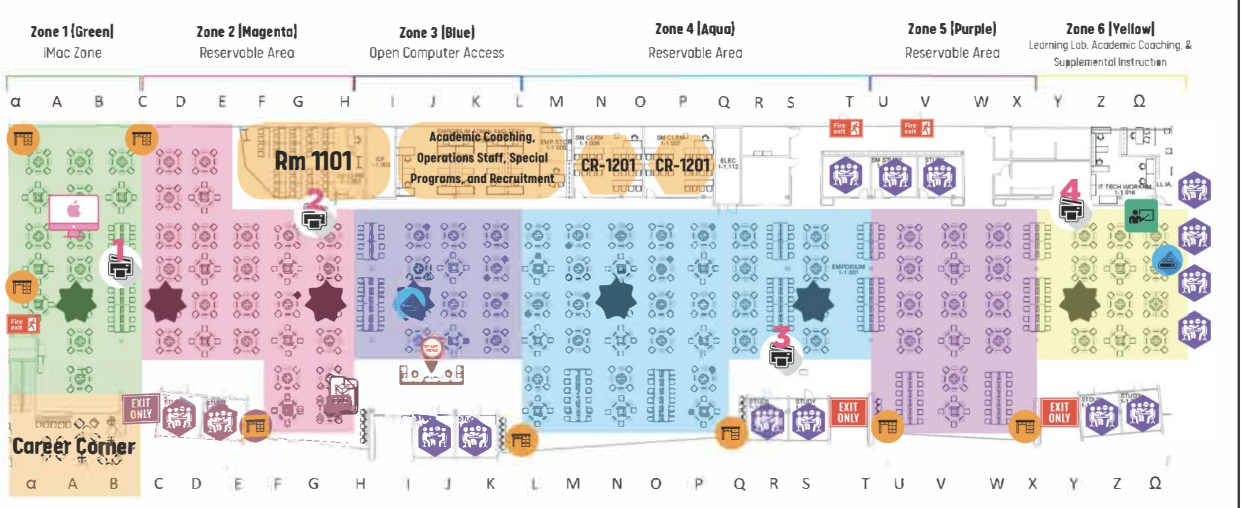

Overview

LaunchPad Job Club hosted by ACC Career Services at Highland Accelerator

Location: ACC Highland Campus Building 1000, Accelerator Room 1101

Process:

- Park in Lot E or B
- Enter Building 1000
- Go to the Accelerator Located on Level 1 of Building 1000 (Bottom floor)
- Check-in at Accelerator Front desk and go to Room 1101

Parking:

Park in Lot E or Lot B

Parking Brochure:

<https://drive.google.com/file/d/18tiWkRQmUqxzGDEjCUdD18gTHV25RG2x/view>

Accelerator Information

<https://sites.google.com/austincc.edu/hlca-success-guide>